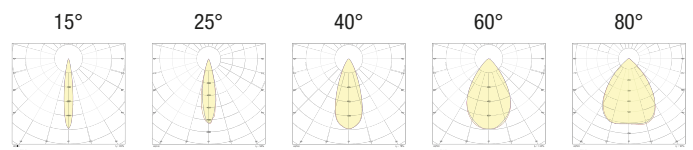

CISO P31 CEILING LIGHT

P31.

Ø32mm decorated aluminium cylinder ceiling light with power LEDs, suitable as accent or highlight lighting for residential, restaurant or retail environments. Choice of flush-mounted secondary optics, can be installed indoors. Mounting with concealed base.

BASIC CODES

P31.

SIZE

- A** H 90mm
- B** H 180mm
- C** H 290mm
- D** H 470mm
- E** H 760mm

FINISHES

- 1** White
- 2** Matt black
- 5** Gloss aluminium
- 7** Brushed aluminium
- 8** Gold leaf
- 9** Bond Copper